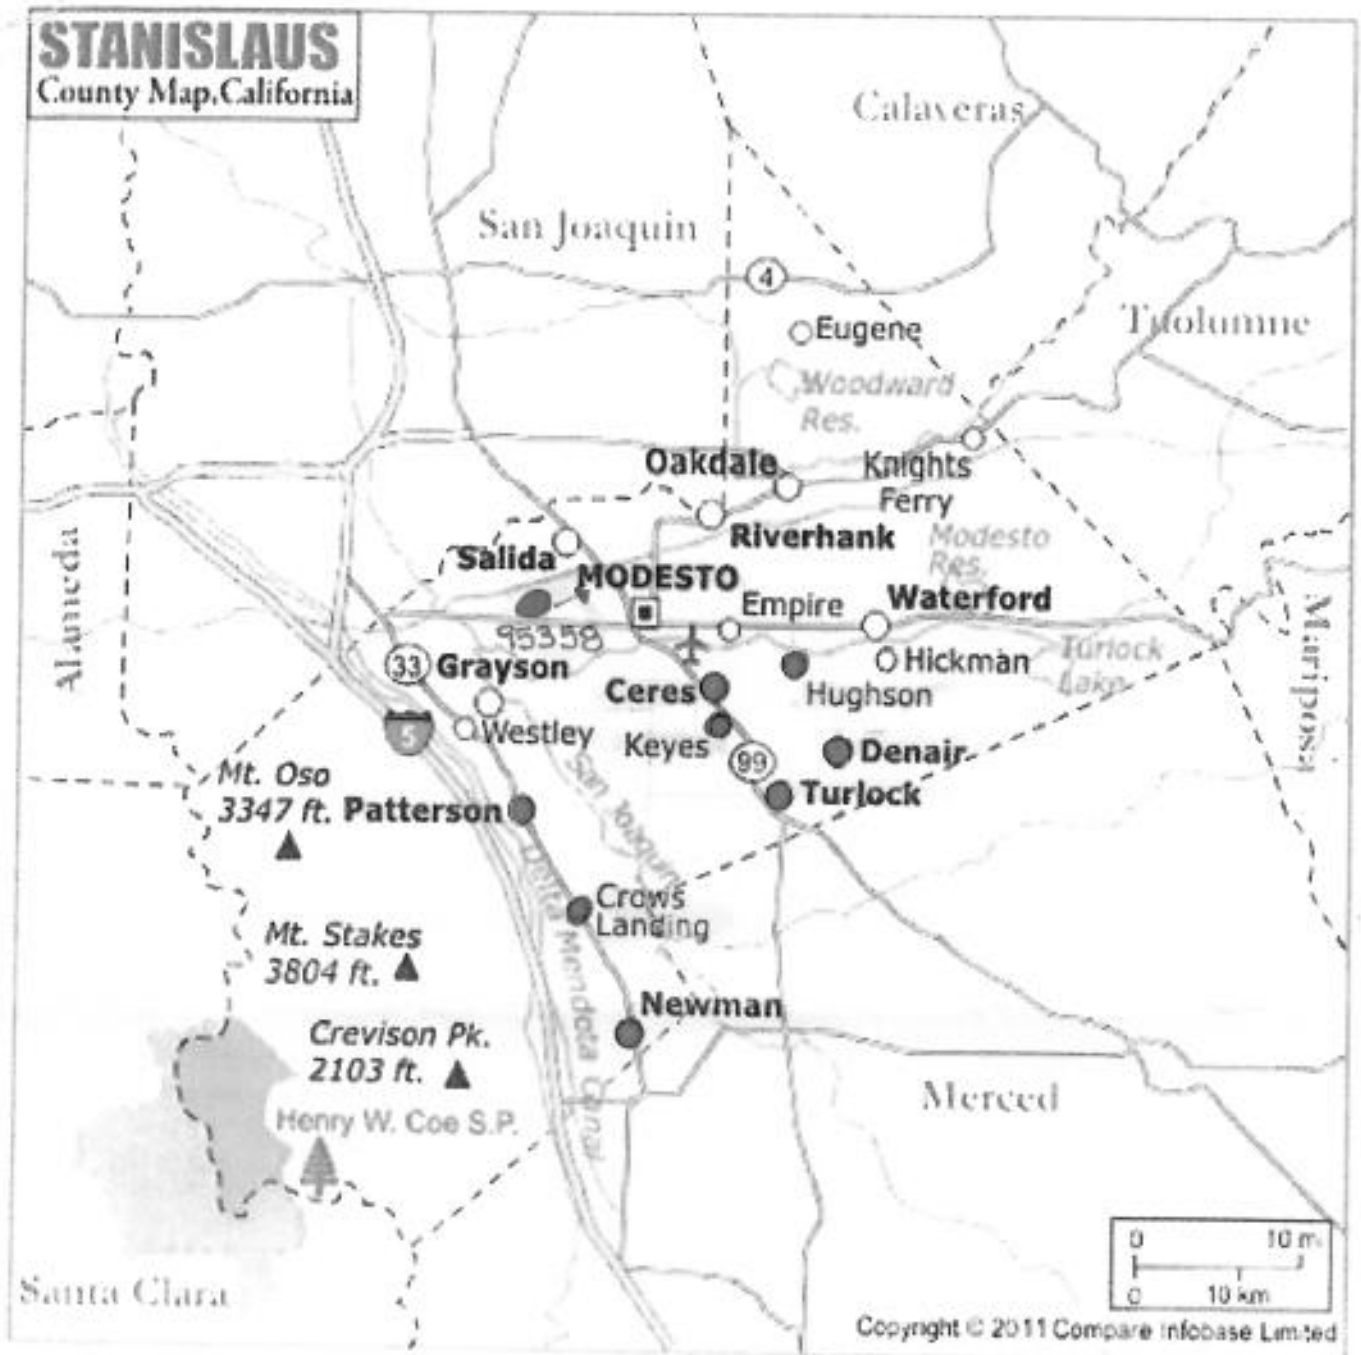

STANISLAUS
County Map, California

STANISLAUS COUNTY

TURLOCK	95380
TURLOCK	95381 (PO Boxes only)
TURLOCK	95382
DENAIR	95316
PATTERSON	95363
CERES	95307
NEWMAN	95360
HUGHSON	95326
KEYES	95328
MODESTO	95358
CROWS LANDING	95313

MERCED COUNTY

DELHI	95315
LIVINGSTON	95334
HILMAR	95324
ATWATER	95301
WINTON	95388
GUSTINE	95322
STEVINSON	95374
BALICO	95303